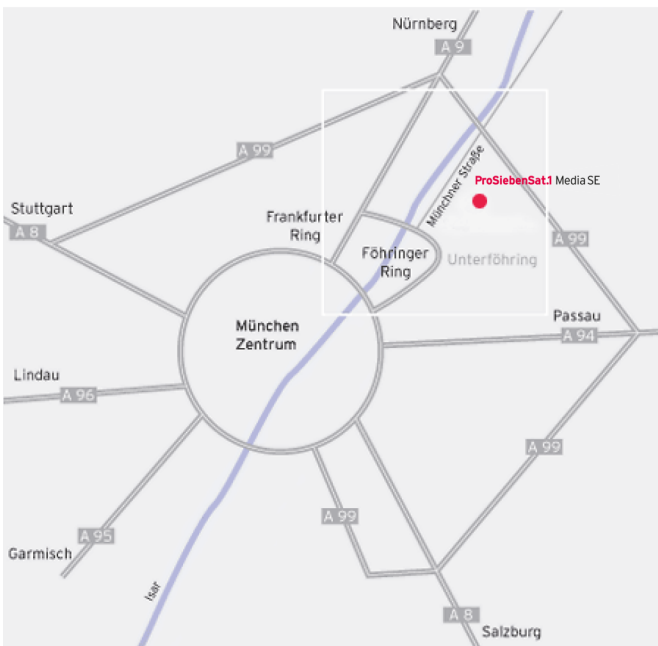

## How to reach ProSiebenSat.1 Media SE

### >> How to reach us by public transport:

#### To get to the stop Unterföhring:

- From the Munich Airport:  
Please take the S-Bahn (train)
- Train S8 direction Herrsching
  - Exit at the stop Unterföhring

#### From the Hauptbahnhof (Central Station) Munich:

- Please take the S-Bahn:
- Train S8 direction Munich Airport
  - Exit at the stop Unterföhring