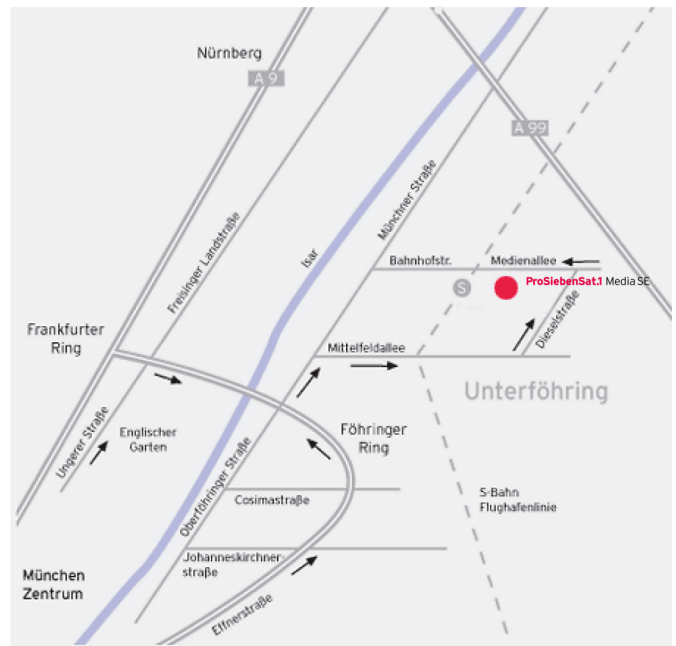

### >> How to reach us by public transport:

#### To get to the stop Unterföhring:

- From the Munich Airport:  
Please take the S-Bahn (train)
- Train S8 direction Herrsching
  - Exit at the stop Unterföhring

#### From the Hauptbahnhof (Central Station) Munich:

- Please take the S-Bahn:
- Train S8 direction Munich Airport
  - Exit at the stop Unterföhring